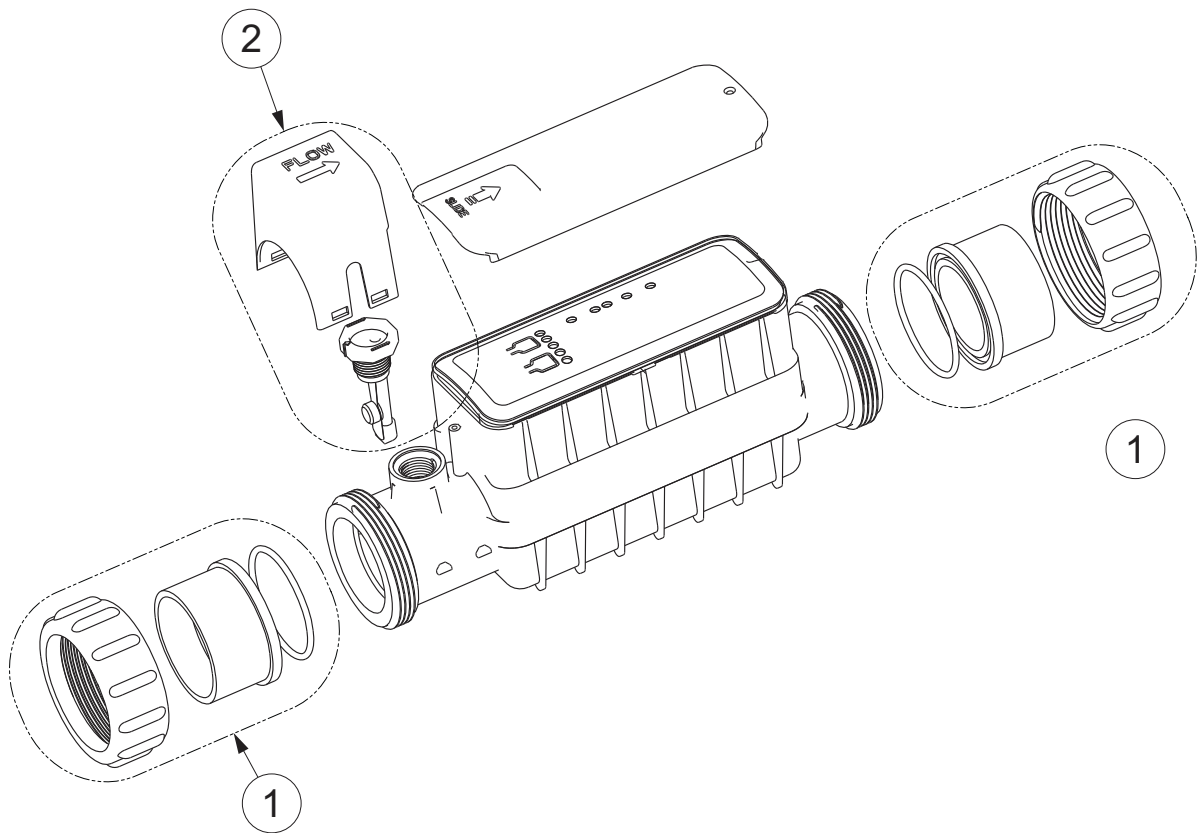

INTELLICHLOR®

Replacement Parts

INTELLICHLOR®

Replacement Parts

No.	Part No.	Description	Part No.	Includes
1	H-52-0595	Replacement Union Set	2	
2	520735	Flow Switch replacement kit	1	

Not Shown

H-52-0884	Spacer Cell (for start-up or winterization)
520670	Acid Washing Kit (incl. Closed end union cap, o-ring and coupling nut)
521147	Gasket Kit - Set of 10 o-rings
H-52-0594	Diagnostic Wand

Rev. 08/2011